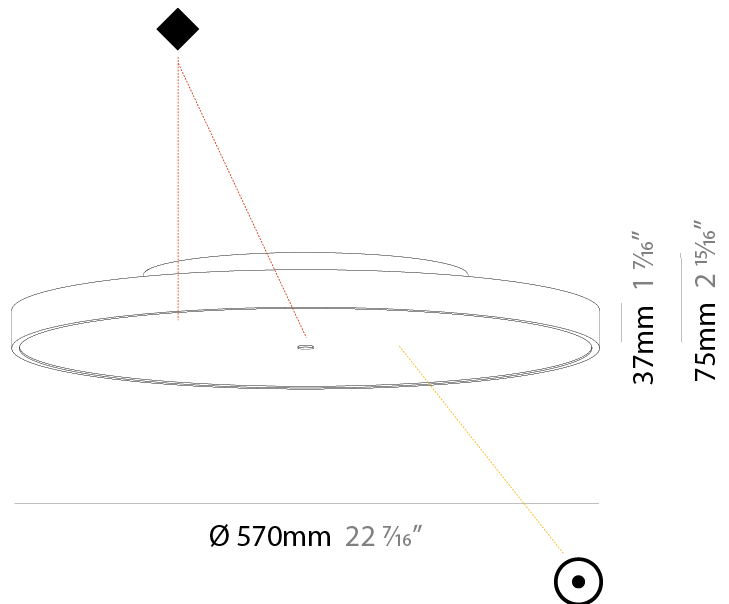

GENERAL

Series: Sign Diva
Subseries: Sign Diva
Brand: Prolicht
Division: Architectural
Mounting Type: Surface
Mounting Location: Ceiling
Subcategory: Ambient

PHYSICAL

Shape: Round
Diameter (mm): 570
Diameter (in): 22 7/16
Height (mm): 75
Height (in): 2 15/16
Light Distribution: Direct
Weight (kg): 7.072
Weight (lbs): 15.591
Diffuser: PMMA - Opal/Micro-Prism/Sparkling Secret/Vintage Industrial with Shine Ring
Fixture Finish: SSR / BKV / CWI / CRY / HAB / LAG / UFT / ITA / RUA / RUR / MIC / FTG / MYG / TWT / LOD / PUS / FRO / FUP / KIA / POP / BLS / SPG / MEY / GOH / GUM / CHC / COM / ABZ / JAG / OBR / MOS / ROR
Fixture Material: Extruded Aluminum / Steel

ELECTRICAL

Lamp Type: LED (Zhaga Standard)
Input Wattage (W): 58.3
Total Output Wattage (W): 53
Dimming: Tri-Mode (Non-Dimming and Phase Dimming (120Vac only) and 0-10V Dimming)
Driver Included: Yes
Driver Location: Integrated
Driver Type: Constant Current - Universal
Driver Class: Class 2
Input Voltage (V): 120 - 277
Constant Current (MA): 350

LED

Color Temperature (°K): 3000 / 3500 / 4000
Max. Delivered Lumen (lm): 6120 / 6233 / 6360
CRI: >90 CRI
Lamp Life (hrs): 50000

OPTICAL

RATINGS AND CERTIFICATIONS

Certified By: Certified for North American Standards
IP rating: IP20