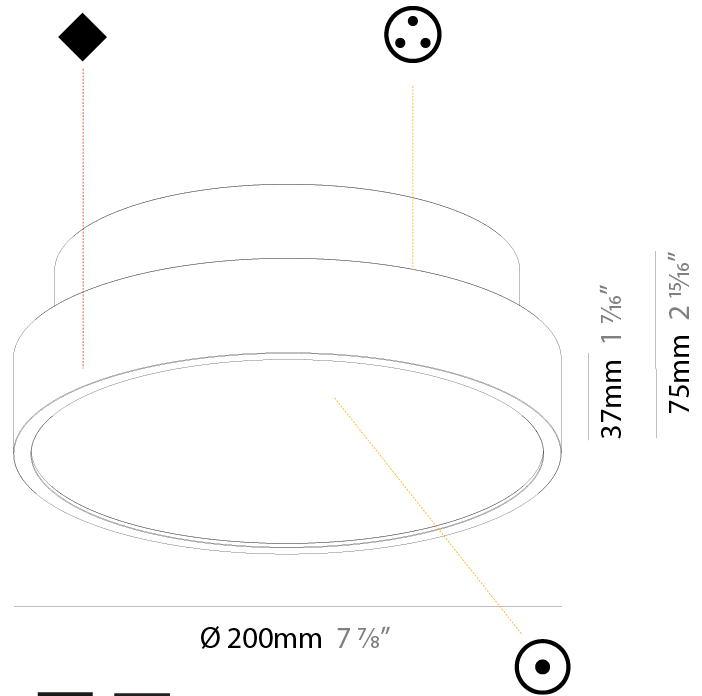

GENERAL

Series: Sign Diva
Subseries: Sign Diva
Brand: Prolicht
Division: Architectural
Mounting Type: Surface
Mounting Location: Ceiling
Subcategory: Ambient

PHYSICAL

Shape: Round
Diameter (mm): 200
Diameter (in): 7 7/8
Height (mm): 75
Height (in): 2 15/16
Light Distribution: Direct / Indirect
Weight (kg): 1.12
Weight (lbs): 2.469
Diffuser: Direct - PMMA - Opal/Micro-Prism/Sparkling Secret/Vintage Industrial with Shine Ring / Indirect - White/Yellow/Orange/Red/Blue/Green
Fixture Finish: SSR / BKV / CWI / CRY / HAB / LAG / UFT / ITA / RUA / RUR / MIC / FTG / MYG / TWT / LOD / PUS / FRO / FUP / KIA / POP / BLS / SPG / MEY / GOH / GUM / CHC / COM / ABZ / JAG / OBR / MOS / ROR
Fixture Material: Extruded Aluminum / Steel

ELECTRICAL

Lamp Type: LED (Zhaga Standard)
Input Wattage (W): 12.1
Total Output Wattage (W): 11
Dimming: Tri-Mode (Non-Dimming and Phase Dimming (120Vac only) and 0-10V Dimming)
Driver Included: Yes
Driver Location: Integrated
Driver Type: Constant Current - Universal
Driver Class: Class 2
Input Voltage (V): 120 - 277
Constant Current (MA): 350

LED

Color Temperature (*K): 3000 / 3500 / 4000
Max. Delivered Lumen (lm): 1100 / 1117 / 1140
CRI: >90 CRI
Lamp Life (hrs): 50000

OPTICAL

RATINGS AND CERTIFICATIONS

Certified By: Certified for North American Standards
IP rating: IP20