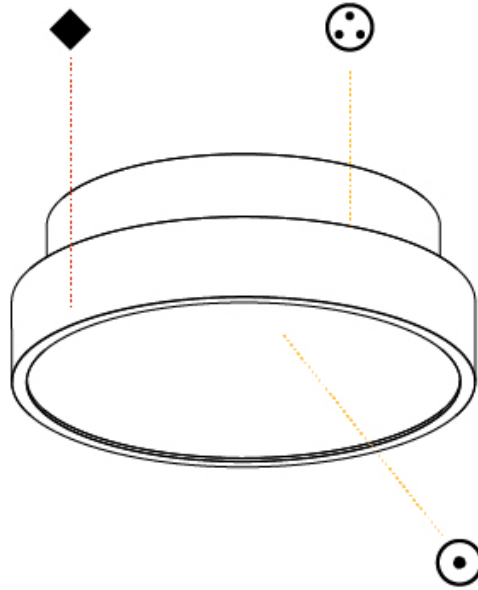

SIGN DIVA SURFACE

A3D090-

PROJECT _____

TYPE _____

SPECIFIER _____

QUANTITY _____

DATE _____

A