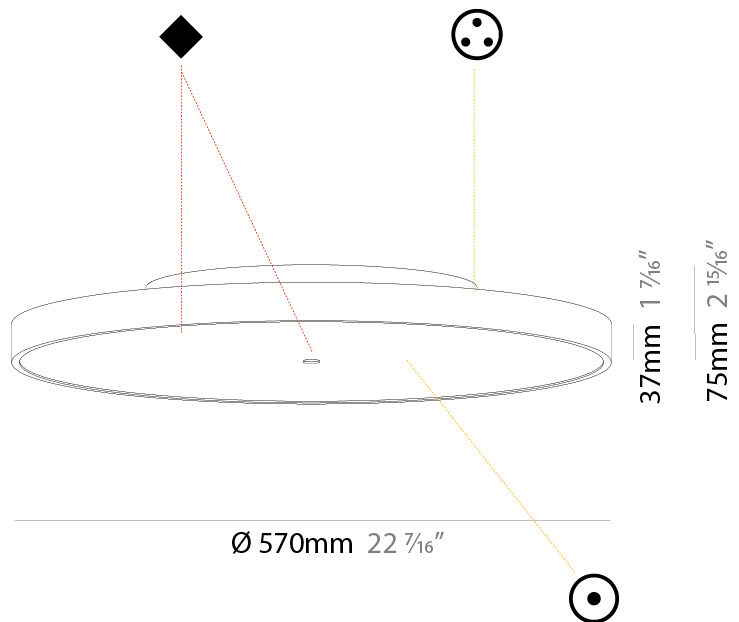

GENERAL

Series: Sign Diva
Subseries: Sign Diva
Brand: Prolicht
Division: Architectural
Mounting Type: Surface
Mounting Location: Ceiling
Subcategory: Ambient

PHYSICAL

Shape: Round
Diameter (mm): 570
Diameter (in): 22 7/16
Height (mm): 75
Height (in): 2 15/16
Light Distribution: Direct / Indirect
Weight (kg): 7.066
Weight (lbs): 15.578
Diffuser: Direct - PMMA - Opal/Micro-Prism/Sparkling Secret/Vintage Industrial with Shine Ring / Indirect - White/Yellow/Orange/Red/Blue/Green
Fixture Finish: SSR / BKV / CWI / CRY / HAB / LAG / UFT / ITA / RUA / RUR / MIC / FTG / MYG / TWT / LOD / PUS / FRO / FUP / KIA / POP / BLS / SPG / MEY / GOH / GUM / CHC / COM / ABZ / JAG / OBR / MOS / ROR
Fixture Material: Extruded Aluminum / Steel

ELECTRICAL

Lamp Type: LED (Zhaga Standard)
Input Wattage (W): 58.3
Total Output Wattage (W): 53
Dimming: Tri-Mode (Non-Dimming and Phase Dimming (120Vac only) and 0-10V Dimming)
Driver Included: Yes
Driver Location: Integrated
Driver Type: Constant Current - Universal
Driver Class: Class 2
Input Voltage (V): 120 - 277
Constant Current (MA): 350

LED

Color Temperature (*K): 3000 / 3500 / 4000
Max. Delivered Lumen (lm): 6170 / 6292 / 6420
CRI: >90 CRI
Lamp Life (hrs): 50000

OPTICAL

RATINGS AND CERTIFICATIONS

Certified By: Certified for North American Standards
IP rating: IP20