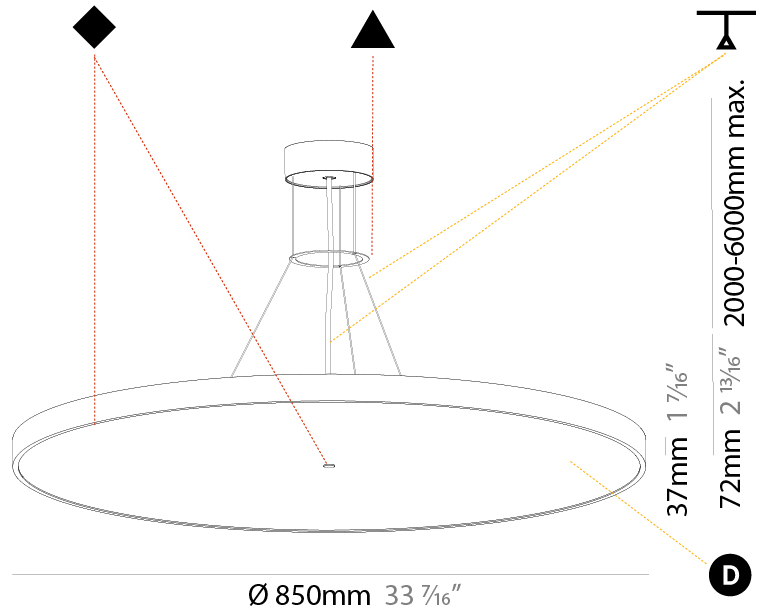

GENERAL

Series: Sign Diva
Subseries: Sign Diva
Brand: Prolicht
Division: Architectural
Mounting Type: Suspension
Mounting Location: Ceiling
Subcategory: Pendant

PHYSICAL

Shape: Round
Diameter (mm): 850
Diameter (in): 33 7/16
Height (mm): 72
Height (in): 2 13/16
Max. Overall Height (mm): 6072
Max. Overall Height (in): 239 1/16
Light Distribution: Direct
Weight (kg): 14.005
Weight (lbs): 30.88
Diffuser: PMMA - Opal / Micro-Prism / Sparkling Secret / Vintage Industrial
Fixture Finish: SSR / BKV / CWI / CRY / HAB / LAG / UFT / ITA / RUA / RUR / MIC / FTG / MYG / TWT / LOD / PUS / FRO / FUP / KIA / POP / BLS / SPG / MEY / GOH / GUM / CHC / COM / ABZ / JAG / OBR / MOS / ROR
Fixture Material: Extruded Aluminum / Steel
Cable Details: 2000mm or 6000mm Transparent Cable

ELECTRICAL

Lamp Type: LED (Zhaga Standard)
Input Wattage (W): 96.8
Total Output Wattage (W): 76.8
Dimming: Tri-Mode (Non-Dimming and Phase Dimming (120Vac only) and 0-10V Dimming)
Driver Included: Yes
Driver Location: Integrated
Driver Type: Constant Current - Universal
Driver Class: Class 2
Input Voltage (V): 120 - 277
Constant Current (MA): 600

LED

Color Temperature (°K): 2700 / 3000 / 3500 / 4000
Max. Delivered Lumen (lm): 7960 / 9950 / 10153 / 10360
CRI: >90 CRI
Lamp Life (hrs): 50000

OPTICAL

RATINGS AND CERTIFICATIONS

Certified By: Certified for North American Standards
IP rating: IP20

PROJECT
TYPE
SPECIFIER
QUANTITY
DATE