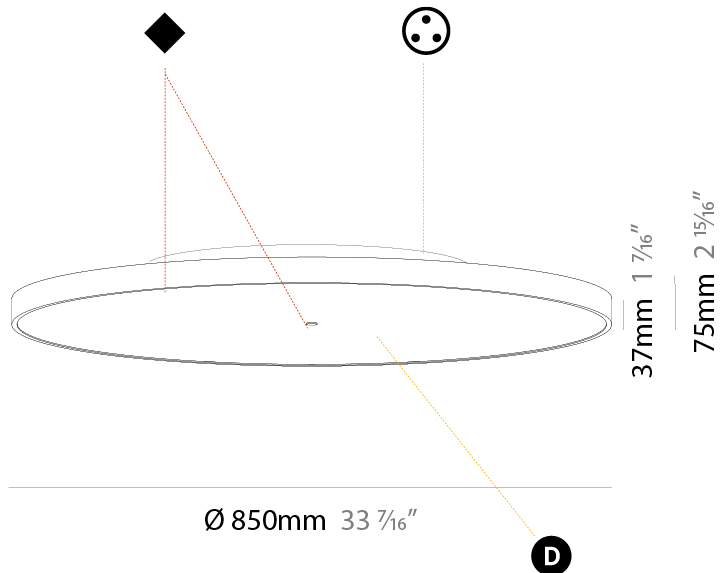

GENERAL

Series: Sign Diva
Subseries: Sign Diva
Brand: Prolicht
Division: Architectural
Mounting Type: Surface
Mounting Location: Ceiling
Subcategory: Ambient

PHYSICAL

Shape: Round
Diameter (mm): 850
Diameter (in): 33 7/16
Height (mm): 75
Height (in): 2 15/16
Light Distribution: Direct / Indirect
Weight (kg): 12.906
Weight (lbs): 28.453
Diffuser: Direct - PMMA - Opal/Micro-Prism/Sparkling Secret/Vintage Industrial with Shine Ring / Indirect - White/Yellow/Orange/Red/Blue/Green
Fixture Finish: SSR / BKV / CWI / CRY / HAB / LAG / UFT / ITA / RUA / RUR / MIC / FTG / MYG / TWT / LOD / PUS / FRO / FUP / KIA / POP / BLS / SPG / MEY / GOH / GUM / CHC / COM / ABZ / JAG / OBR / MOS / ROR
Fixture Material: Extruded Aluminum / Steel

ELECTRICAL

Lamp Type: LED (Zhaga Standard)
Input Wattage (W): 96.8
Total Output Wattage (W): 76.8
Dimming: Tri-Mode (Non-Dimming and Phase Dimming (120Vac only) and 0-10V Dimming)
Driver Included: Yes
Driver Location: Integrated
Driver Type: Constant Current - Universal
Driver Class: Class 2
Input Voltage (V): 120 - 277
Constant Current (MA): 600

LED

Color Temperature (*K): 3000 / 3500 / 4000
Max. Delivered Lumen (lm): 11160 / 11388 / 11620
CRI: >90 CRI
Lamp Life (hrs): 50000

OPTICAL

RATINGS AND CERTIFICATIONS

Certified By: Certified for North American Standards
IP rating: IP20