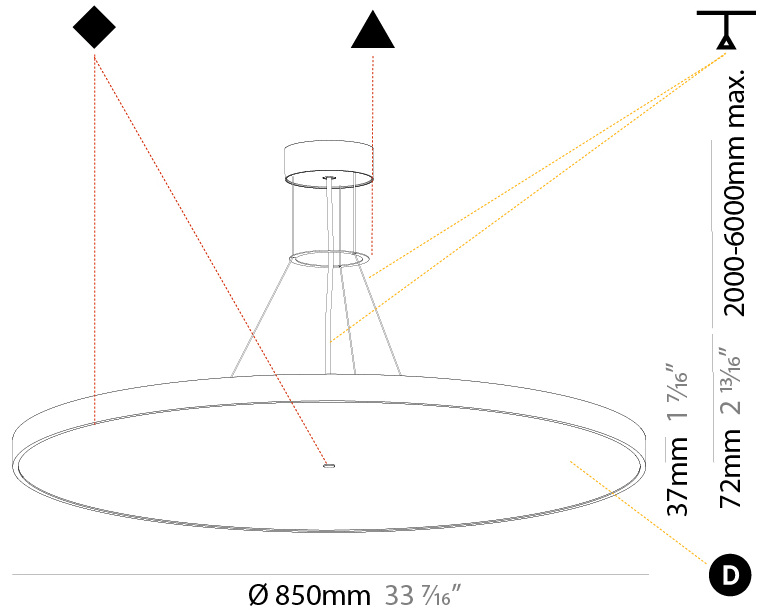

GENERAL

Series: Sign Diva
Subseries: Sign Diva
Brand: Prolicht
Division: Architectural
Mounting Type: Suspension
Mounting Location: Ceiling
Subcategory: Pendant

PHYSICAL

Shape: Round
Diameter (mm): 850
Diameter (in): 33 ⁷/₁₆"
Height (mm): 72
Height (in): 2 ¹³/₁₆"
Max. Overall Height (mm): 6072
Max. Overall Height (in): 239 ⁷/₁₆"
Light Distribution: Direct / Indirect
Weight (kg): 14.868
Weight (lbs): 32.78
Diffuser: PMMA - Opal / Micro-Prism / Sparkling Secret / Vintage Industrial
Fixture Finish: SSR / BKV / CWI / CRY / HAB / LAG / UFT / ITA / RUA / RUR / MIC / FTG / MYG / TWT / LOD / PUS / FRO / FUP / KIA / POP / BLS / SPG / MEY / GOH / GUM / CHC / COM / ABZ / JAG / OBR / MOS / ROR
Fixture Material: Extruded Aluminum / Steel
Cable Details: 2000mm or 6000mm Transparent Cable

ELECTRICAL

Lamp Type: LED (Zhaga Standard)
Input Wattage (W): 118.8
Total Output Wattage (W): 94.8
Dimming: Tri-Mode (Non-Dimming and Phase Dimming (120Vac only) and 0-10V Dimming)
Driver Included: Yes
Driver Location: Integrated
Driver Type: Constant Current - Universal
Driver Class: Class 2
Input Voltage (V): 120 - 277
Constant Current (MA): 600 / 350

LED

Color Temperature (°K): 2700 / 3000 / 3500 / 4000
Max. Delivered Lumen (lm): 9880 / 12310 / 12554 / 12810
CRI: >90 CRI
Lamp Life (hrs): 50000

OPTICAL

RATINGS AND CERTIFICATIONS

Certified By: Certified for North American Standards
IP rating: IP20

PROJECT
TYPE
SPECIFIER
QUANTITY
DATE