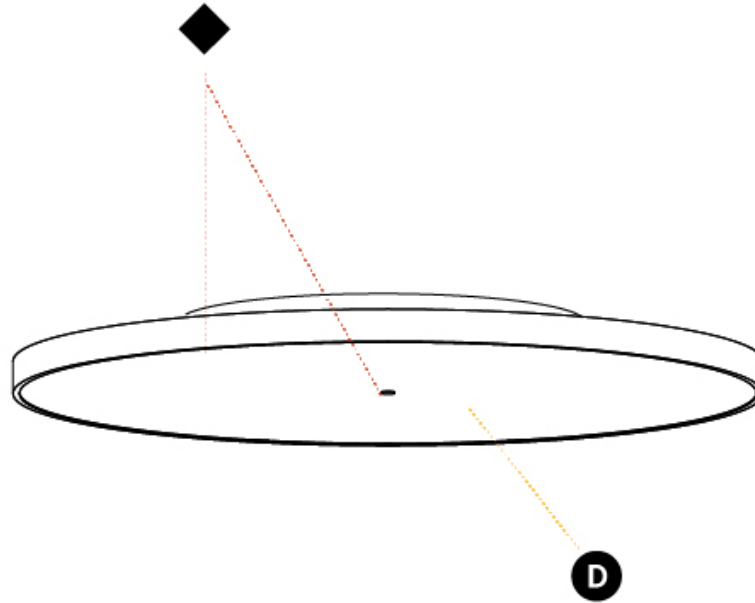

A3D093-

PROJECT
TYPE
SPECIFIER
QUANTITY
DATE