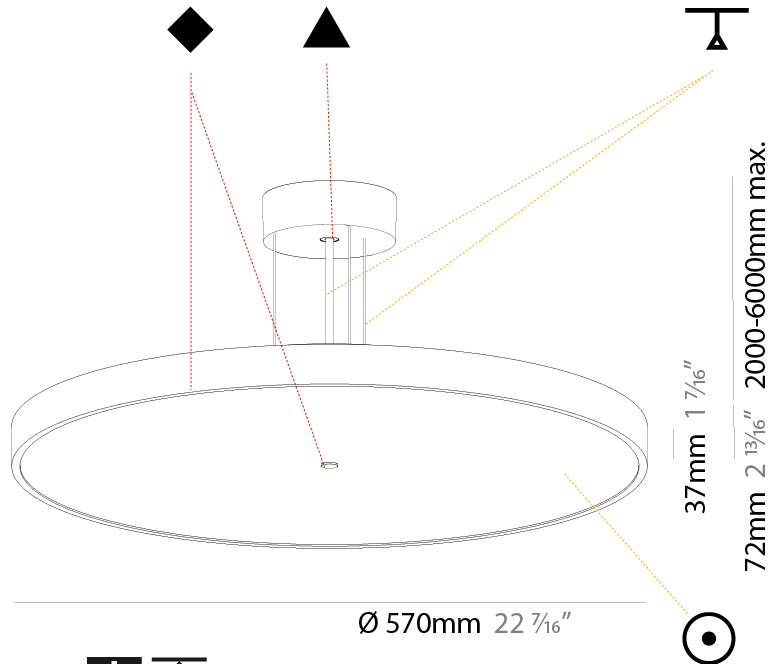

GENERAL

Series: Sign Diva
Subseries: Sign Diva
Brand: Prolicht
Division: Architectural
Mounting Type: Suspension
Mounting Location: Ceiling
Subcategory: Pendant

PHYSICAL

Shape: Round
Diameter (mm): 570
Diameter (in): 22 7/16
Height (mm): 72
Height (in): 2 13/16
Max. Overall Height (mm): 6072
Max. Overall Height (in): 239 1/16
Light Distribution: Direct
Weight (kg): 7.802
Weight (lbs): 17.2

Diffuser: PMMA - Opal / Micro-Prism / Sparkling Secret / Vintage Industrial with Shine Ring

Fixture Finish: SSR / BKV / CWI / CRY / HAB / LAG / UFT / ITA / RUA / RUR / MIC / FTG / MYG / TWT / LOD / PUS / FRO / FUP / KIA / POP / BLS / SPG / MEY / GOH / GUM / CHC / COM / ABZ / JAG / OBR / MOS / ROR

Fixture Material: Extruded Aluminum / Steel

Cable Details: 2000mm or 6000mm Transparent Cable

ELECTRICAL

Lamp Type: LED (Zhaga Standard)
Input Wattage (W): 58.3
Total Output Wattage (W): 53
Dimming: Tri-Mode (Non-Dimming and Phase Dimming (120Vac only) and 0-10V Dimming)
Driver Included: Yes
Driver Location: Integrated
Driver Type: Constant Current - Universal
Driver Class: Class 2
Input Voltage (V): 120 - 277
Constant Current (MA): 350

LED

Color Temperature (°K): 2700 / 3000 / 3500 / 4000
Max. Delivered Lumen (lm): 5060 / 6120 / 6233 / 6360
CRI: >90 CRI
Lamp Life (hrs): 50000

OPTICAL

RATINGS AND CERTIFICATIONS

Certified By: Certified for North American Standards
IP rating: IP20

PROJECT
TYPE
SPECIFIER
QUANTITY
DATE

A