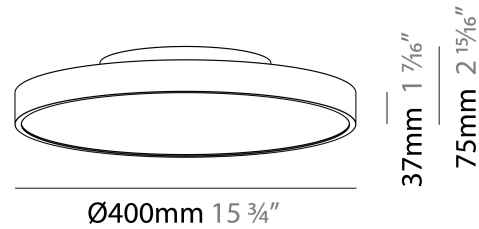

GENERAL

Series: Sign Diva
Subseries: Sign Diva
Brand: Prolicht
Division: Architectural
Mounting Type: Surface
Mounting Location: Ceiling
Subcategory: Ambient

PHYSICAL

Shape: Round
Diameter (mm): 400
Diameter (in): 15 3/4
Height (mm): 75
Height (in): 2 15/16
Light Distribution: Direct / Indirect
Weight (kg): 2.302
Weight (lbs): 5.075
Diffuser: Direct - PMMA - Opal/Micro-Prism/Sparkling Secret/Vintage Industrial with Shine Ring / Indirect - White/Yellow/Orange/Red/Blue/Green
Fixture Finish: SSR / BKV / CWI / CRY / HAB / LAG / UFT / ITA / RUA / RUR / MIC / FTG / MYG / TWT / LOD / PUS / FRO / FUP / KIA / POP / BLS / SPG / MEY / GOH / GUM / CHC / COM / ABZ / JAG / OBR / MOS / ROR
Fixture Material: Extruded Aluminum / Steel

ELECTRICAL

Lamp Type: LED (Zhaga Standard)
Input Wattage (W): 19.8
Total Output Wattage (W): 16
Dimming: Tri-Mode (Non-Dimming and Phase Dimming (120Vac only) and 0-10V Dimming)
Driver Included: Yes
Driver Location: Integrated
Driver Type: Constant Current - Universal
Driver Class: Class 2
Input Voltage (V): 120 - 277
Constant Current (MA): 500

LED

Color Temperature (*K): 3000 / 3500 / 4000
Max. Delivered Lumen (lm): 2280 / 2313 / 2360
CRI: >90 CRI
Lamp Life (hrs): 50000

OPTICAL

RATINGS AND CERTIFICATIONS

Certified By: Certified for North American Standards
IP rating: IP20