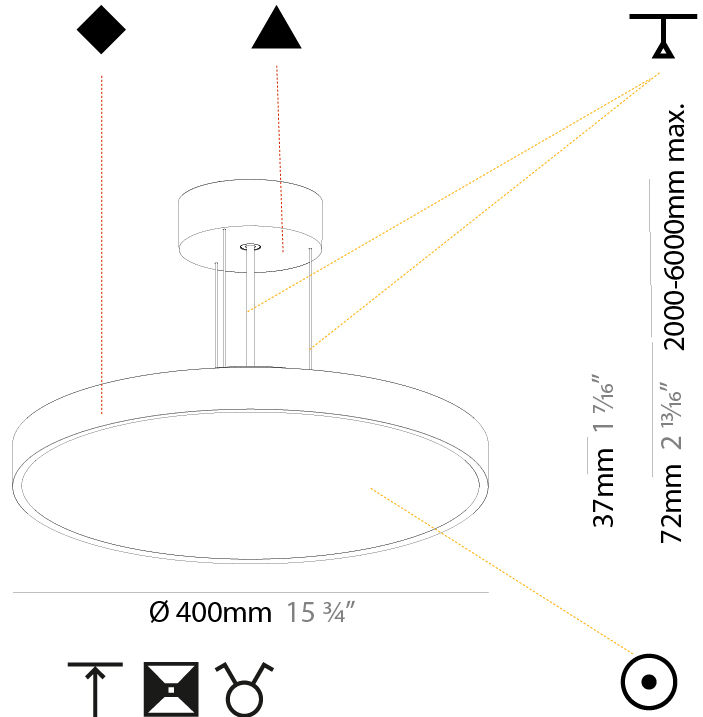

GENERAL

Series: Sign Diva
Subseries: Sign Diva
Brand: Prolicht
Division: Architectural
Mounting Type: Suspension
Mounting Location: Ceiling
Subcategory: Pendant

PHYSICAL

Shape: Round
Diameter (mm): 400
Diameter (in): 15 3/4
Height (mm): 72
Height (in): 2 13/16
Max. Overall Height (mm): 2072
Max. Overall Height (in): 81 9/16
Light Distribution: Direct / Indirect
Weight (kg): 3.398
Weight (lbs): 7.49
Diffuser: PMMA - Opal / Micro-Prism / Sparkling Secret / Vintage Industrial with Shine Ring
Fixture Finish: SSR / BKV / CWI / CRY / HAB / LAG / UFT / ITA / RUA / RUR / MIC / FTG / MYG / TWT / LOD / PUS / FRO / FUP / KIA / POP / BLS / SPG / MEY / GOH / GUM / CHC / COM / ABZ / JAG / OBR / MOS / ROR
Fixture Material: Extruded Aluminum / Steel
Cable Details: 2000mm or 6000mm Transparent Cable

ELECTRICAL

Lamp Type: LED (Zhaga Standard)
Input Wattage (W): 34.1
Total Output Wattage (W): 16 / 12
Dimming: Tri-Mode (Non-Dimming and Phase Dimming (120Vac only) and 0-10V Dimming)
Driver Included: Yes
Driver Location: Integrated
Driver Type: Constant Current - Universal
Driver Class: Class 2
Input Voltage (V): 120 - 277
Constant Current (MA): 500

LED

Color Temperature (°K): 2700 / 3000 / 3500 / 4000
Max. Delivered Lumen (lm): 2676 / 2651 / 2681 / 2736
CRI: >90 CRI
Lamp Life (hrs): 50000

OPTICAL

RATINGS AND CERTIFICATIONS

Certified By: Certified for North American Standards
IP rating: IP20