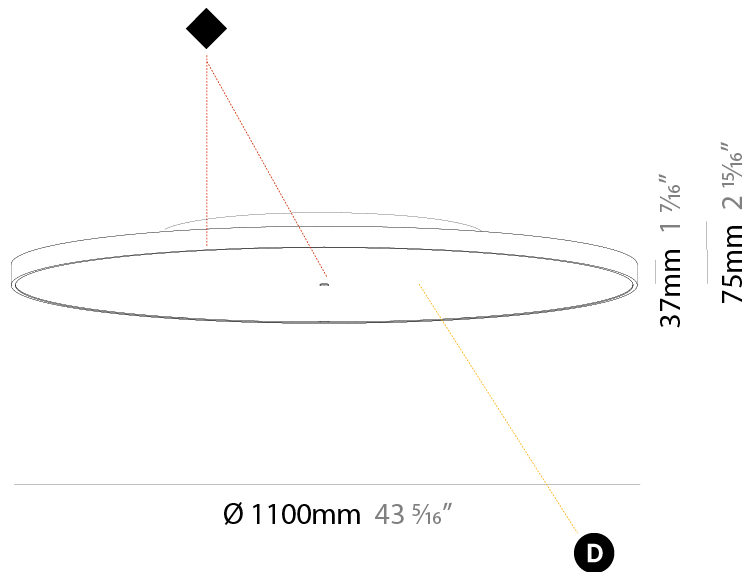

GENERAL

Series: Sign Diva
Subseries: Sign Diva
Brand: Prolicht
Division: Architectural
Mounting Type: Surface
Mounting Location: Ceiling
Subcategory: Ambient

PHYSICAL

Shape: Round
Diameter (mm): 1100
Diameter (in): 43 ⁵/₁₆"
Height (mm): 75
Height (in): 2 ¹⁵/₁₆"
Light Distribution: Direct
Weight (kg): 18.324
Weight (lbs): 40.397
Diffuser: PMMA - Opal/Micro-Prism/Sparkling Secret/Vintage Industrial with Shine Ring
Fixture Finish: SSR / BKV / CWI / CRY / HAB / LAG / UFT / ITA / RUA / RUR / MIC / FTG / MYG / TWT / LOD / PUS / FRO / FUP / KIA / POP / BLS / SPG / MEY / GOH / GUM / CHC / COM / ABZ / JAG / OBR / MOS / ROR
Fixture Material: Extruded Aluminum / Steel

ELECTRICAL

Lamp Type: LED (Zhaga Standard)
Input Wattage (W): 169.4
Total Output Wattage (W): 134
Dimming: Tri-Mode (Non-Dimming and Phase Dimming (120Vac only) and 0-10V Dimming)
Driver Included: Yes
Driver Location: Integrated
Driver Type: Constant Current - Universal
Driver Class: Class 2
Input Voltage (V): 120 - 277
Constant Current (MA): 600

LED

Color Temperature (°K): 3000 / 3500 / 4000
Max. Delivered Lumen (lm): 19520 / 19933 / 20340
CRI: >90 CRI
Lamp Life (hrs): 50000

OPTICAL

RATINGS AND CERTIFICATIONS

Certified By: Certified for North American Standards
IP rating: IP20

A