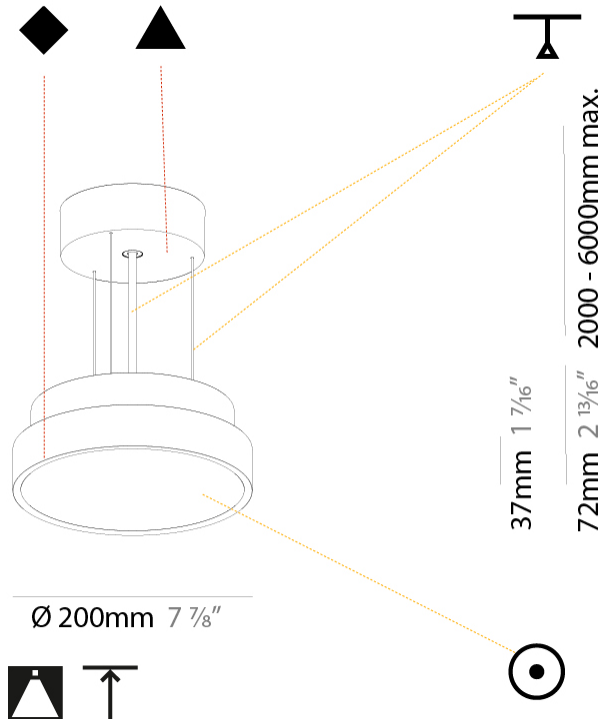

GENERAL

Series: Sign Diva
Subseries: Sign Diva
Brand: Prolicht
Division: Architectural
Mounting Type: Suspension
Mounting Location: Ceiling
Subcategory: Pendant

PHYSICAL

Shape: Round
Diameter (mm): 200
Diameter (in): 7 7/8
Height (mm): 72
Height (in): 2 13/16
Max. Overall Height (mm): 2072
Max. Overall Height (in): 81 9/16
Light Distribution: Direct
Weight (kg): 1.732
Weight (lbs): 3.818

Diffuser: PMMA - Opal / Micro-Prism / Sparkling Secret / Vintage Industrial with Shine Ring
Fixture Finish: SSR / BKV / CWI / CRY / HAB / LAG / UFT / ITA / RUA / RUR / MIC / FTG / MYG / TWT / LOD / PUS / FRO / FUP / KIA / POP / BLS / SPG / MEY / GOH / GUM / CHC / COM / ABZ / JAG / OBR / MOS / ROR
Fixture Material: Extruded Aluminum / Steel
Cable Details: 2000mm or 6000mm Transparent Cable

ELECTRICAL

Lamp Type: LED (Zhaga Standard)
Input Wattage (W): 12.1
Total Output Wattage (W): 11
Dimming: Tri-Mode (Non-Dimming and Phase Dimming (120Vac only) and 0-10V Dimming)
Driver Included: Yes
Driver Location: Integrated
Driver Type: Constant Current - Universal
Driver Class: Class 2
Input Voltage (V): 120 - 277
Constant Current (MA): 350

LED

Color Temperature (°K): 2700 / 3000 / 3500 / 4000
Max. Delivered Lumen (lm): 776 / 970 / 980 / 1000
CRI: >90 CRI
Lamp Life (hrs): 50000

OPTICAL

RATINGS AND CERTIFICATIONS

Certified By: Certified for North American Standards
IP rating: IP20