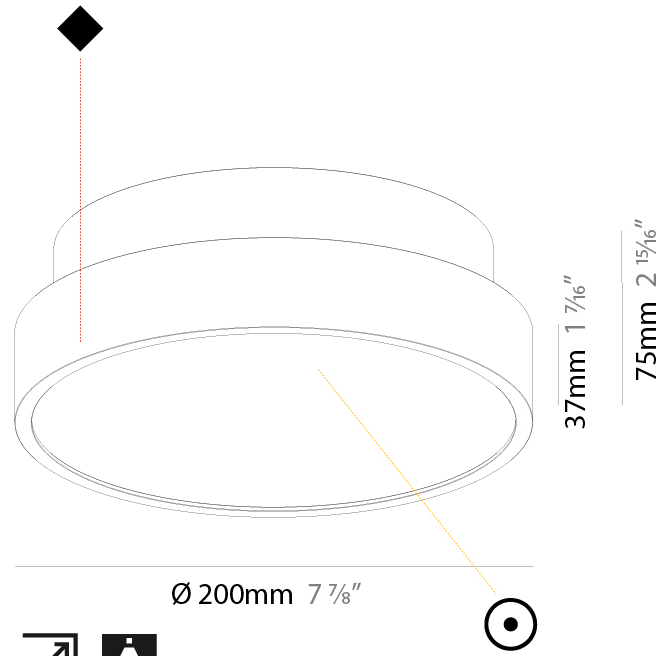

GENERAL

Series: Sign Diva
Subseries: Sign Diva
Brand: Prolicht
Division: Architectural
Mounting Type: Surface
Mounting Location: Ceiling
Subcategory: Ambient

PHYSICAL

Shape: Round
Diameter (mm): 200
Diameter (in): 7 7/8
Height (mm): 75
Height (in): 2 15/16
Light Distribution: Direct
Weight (kg): 1.122
Weight (lbs): 2.474
Diffuser: PMMA - Opal/Micro-Prism/Sparkling Secret/Vintage Industrial with Shine Ring
Fixture Finish: SSR / BKV / CWI / CRY / HAB / LAG / UFT / ITA / RUA / RUR / MIC / FTG / MYG / TWT / LOD / PUS / FRO / FUP / KIA / POP / BLS / SPG / MEY / GOH / GUM / CHC / COM / ABZ / JAG / OBR / MOS / ROR
Fixture Material: Extruded Aluminum / Steel

ELECTRICAL

Lamp Type: LED (Zhaga Standard)
Input Wattage (W): 12.1
Total Output Wattage (W): 11
Dimming: Tri-Mode (Non-Dimming and Phase Dimming (120Vac only) and 0-10V Dimming)
Driver Included: Yes
Driver Location: Integrated
Driver Type: Constant Current - Universal
Driver Class: Class 2
Input Voltage (V): 120 - 277
Constant Current (MA): 350

LED

Color Temperature (°K): 3000 / 3500 / 4000
Max. Delivered Lumen (lm): 1040 / 1058 / 1080
CRI: >90 CRI
Lamp Life (hrs): 50000

OPTICAL

RATINGS AND CERTIFICATIONS

Certified By: Certified for North American Standards
IP rating: IP20